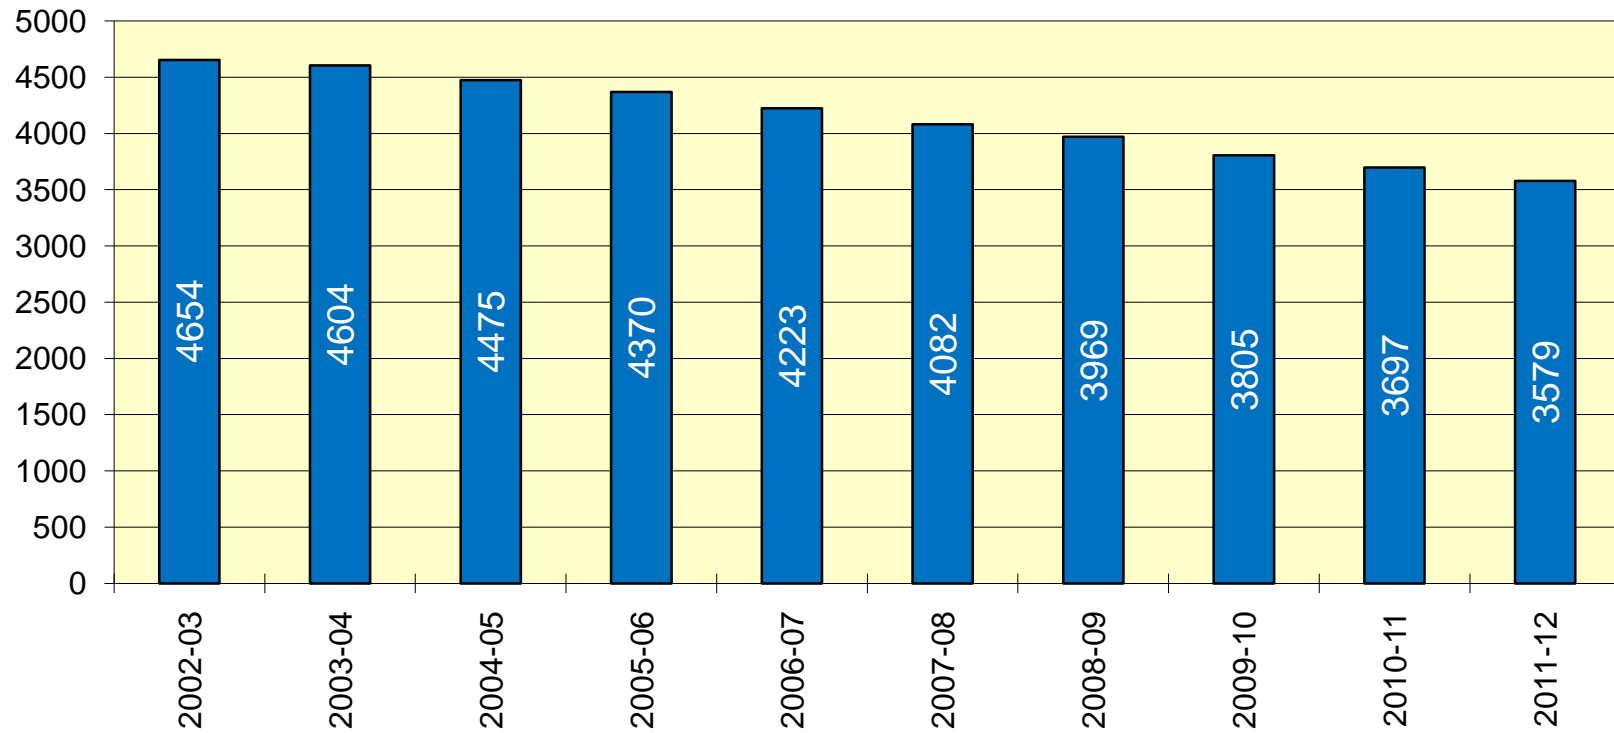

Kirby School District 140
Tinley Park, Illinois

**Ten Year Enrollment Summary
based on 6th Day Enrollment Figures**