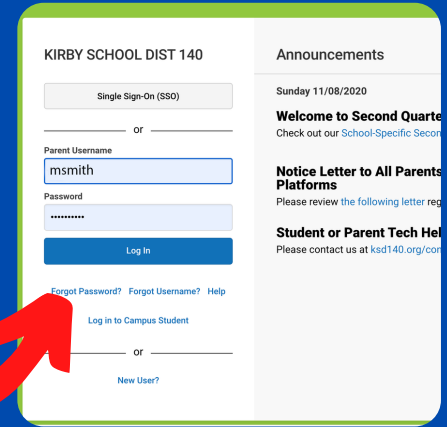

Kirby School District 140

# HOW TO ACCESS STUDENT REPORT CARDS

Log in to your Infinite Campus Parent Portal

## Infinite Campus Parent Portal Message Center

Elementary View

Middle School View