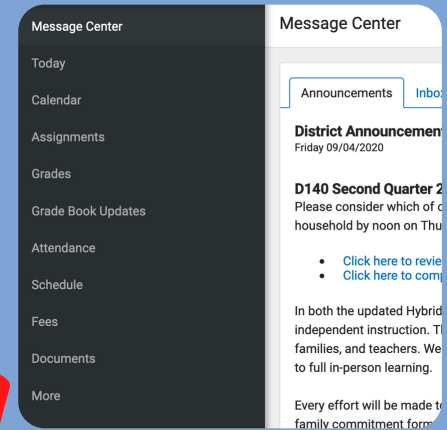

# HOW TO ACCESS STUDENT REPORT CARDS

Log in to your Infinite Campus Parent Portal

## Infinite Campus Parent Portal Message Center

Elementary View

Middle School View